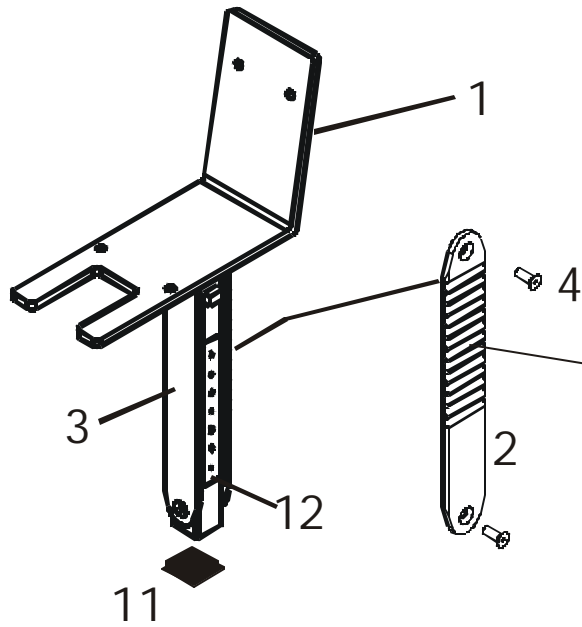

STRENGTH 9000 SERIES TRAINING EQUIPMENT

ST05 Abdominal

STRENGTH 9000 SERIES TRAINING EQUIPMENT

ST05 Abdominal

STRENGTH 9000 SERIES TRAINING EQUIPMENT

ST05 Seat Post Assembly - S/N 64963-Above

The 13 notch front/back striker plate is grey. The 14 notch front/back striker plate is black and was implemented first quarter 2001. Notched striker plate to be installed on seat post such that it is on the same side as the lever handle.

NOTE: The Seat Guide is welded to the frame. Shown separately for illustration purposes only.

BILL OF MATERIALS			
Item No.	Qty.	Part Number	Description
1	1	ST05-S0011-0000	Seat post assembly
2	1	0K50-P0547-0000	Front striker plate (14 notch)
3	1	0K50-P0548-0000	Back striker plate
4	4	0017-00101-1655	5/16" x 24 flat bolt
6	1	0017-00009-1079	Spring
7	1	0K50-P0550-0000	Lever release
8	1	0017-00042-1089	Rubber grip
9	4	0K50-P0551-0000	Grooved pin
10	8	0017-00100-0190	Retaining clips
11	1	0017-00042-0944	1-1/2" x 1-1/2" End cap
12	1	M051-00363-A000	Number strip
13	2	0017-00104-0373	Nylon washer