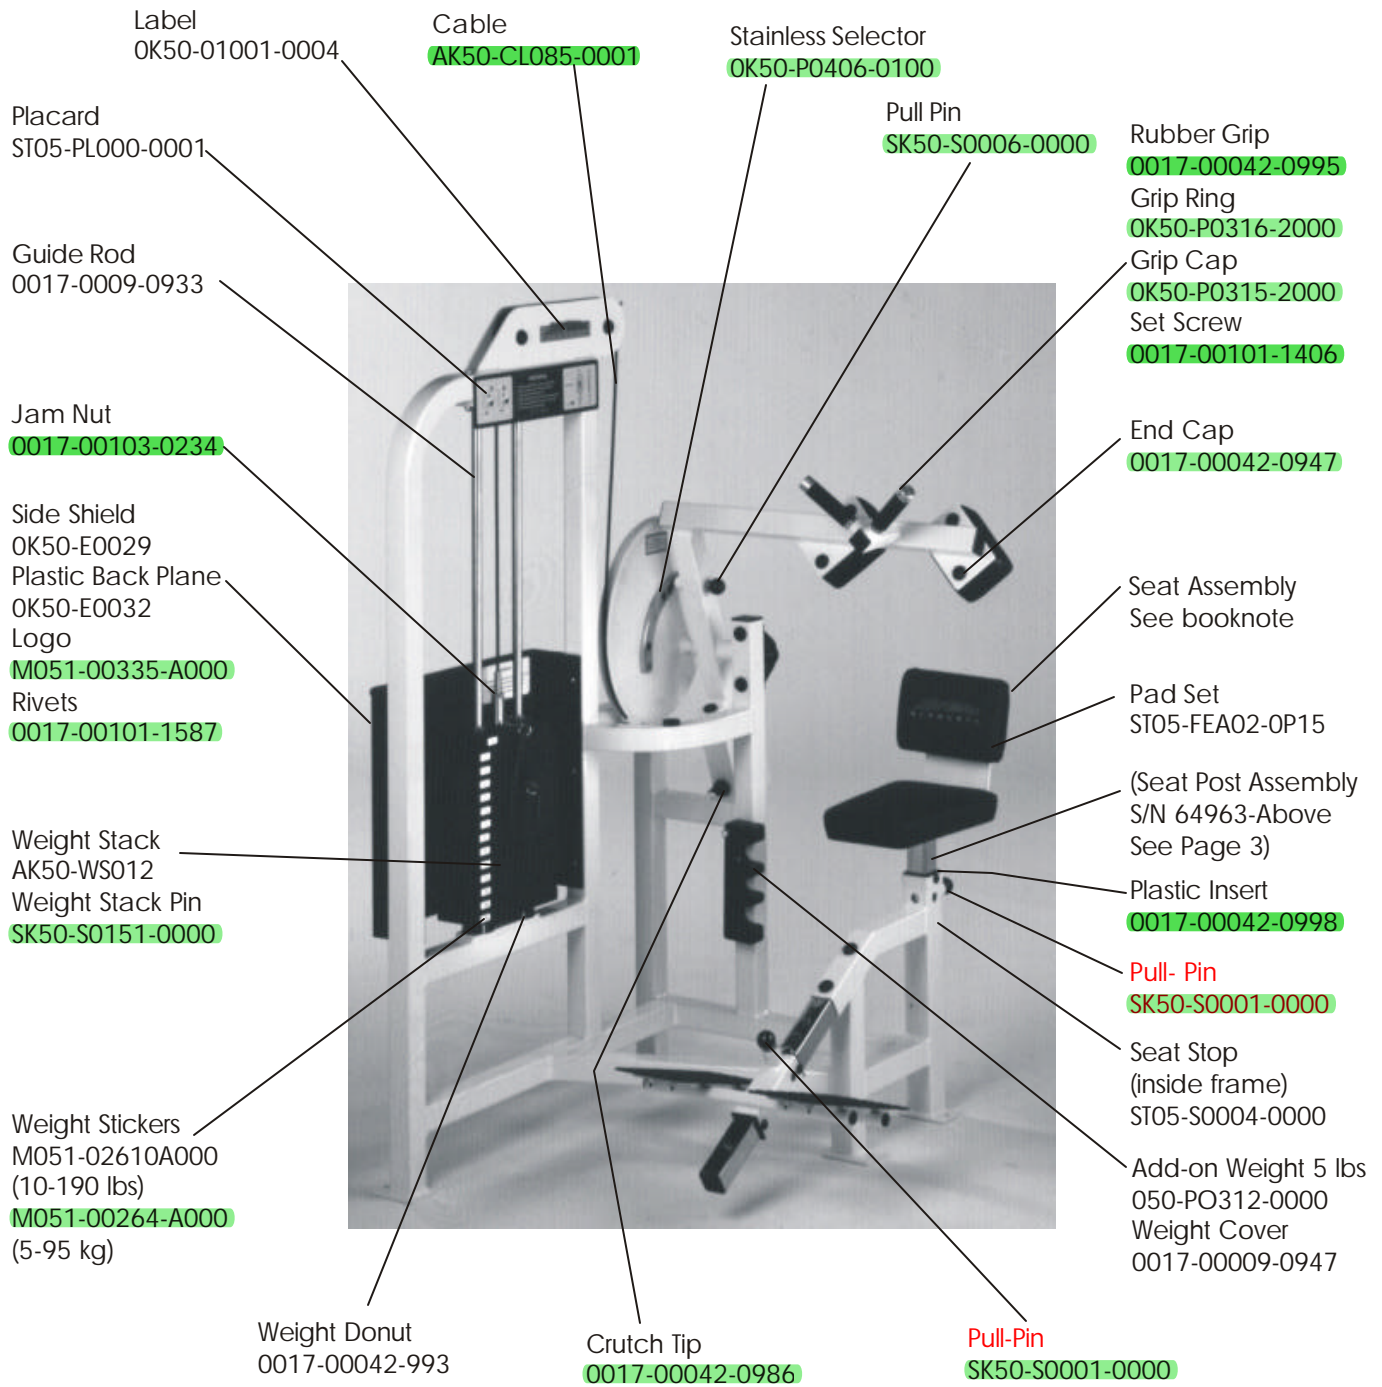

STRENGTH 9000 SERIES TRAINING EQUIPMENT

ST05 Abdominal

STRENGTH 9000 SERIES TRAINING EQUIPMENT

ST05 Abdominal

STRENGTH 9000 SERIES TRAINING EQUIPMENT

ST05 Seat Post Assembly - S/N 64963-Above

The 13 notch front/back striker plate is grey. The 14 notch front/back striker plate is black and was implemented first quarter 2001. Notched striker plate to be installed on seat post such that it is on the same side as the lever handle.

NOTE: The Seat Guide is welded to the frame. Shown separately for illustration purposes only.

BILL OF MATERIALS			
Item No.	Qty.	Part Number	Description
1	1	ST05-S0011-0000	Seat post assembly
2	1	0K50-P0547-0000	Front striker plate (14 notch)
3	1	0K50-P0548-0000	Back striker plate
4	4	0017-00101-1655	5/16" x 24 flat bolt
6	1	0017-00009-1079	Spring
7	1	0K50-P0550-0000	Lever release
8	1	0017-00042-1089	Rubber grip
9	4	0K50-P0551-0000	Grooved pin
10	8	0017-00100-0190	Retaining clips
11	1	0017-00042-0944	1-1/2" x 1-1/2" End cap
12	1	M051-00363-A000	Number strip
13	2	0017-00104-0373	Nylon washer