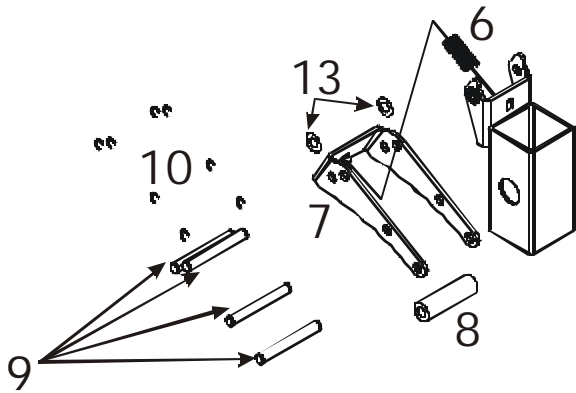

STRENGTH 9000 SERIES TRAINING EQUIPMENT

ST05 Abdominal

STRENGTH 9000 SERIES TRAINING EQUIPMENT

ST05 Abdominal

STRENGTH 9000 SERIES TRAINING EQUIPMENT

ST05 Seat Post Assembly - S/N 64963-Above

The 13 notch front/back striker plate is grey. The 14 notch front/back striker plate is black and was implemented first quarter 2001. Notched striker plate to be installed on seat post such that it is on the same side as the lever handle.

NOTE: The Seat Guide is welded to the frame. Shown separately for illustration purposes only.

BILL OF MATERIALS			
Item No.	Qty.	Part Number	Description
1	1	ST05-S0011-0000	Seat post assembly
2	1	0K50-P0547-0000	Front striker plate (14 notch)
3	1	0K50-P0548-0000	Back striker plate
4	4	0017-00101-1655	5/16" x 24 flat bolt
6	1	0017-00009-1079	Spring
7	1	0K50-P0550-0000	Lever release
8	1	0017-00042-1089	Rubber grip
9	4	0K50-P0551-0000	Grooved pin
10	8	0017-00100-0190	Retaining clips
11	1	0017-00042-0944	1-1/2" x 1-1/2" End cap
12	1	M051-00363-A000	Number strip
13	2	0017-00104-0373	Nylon washer