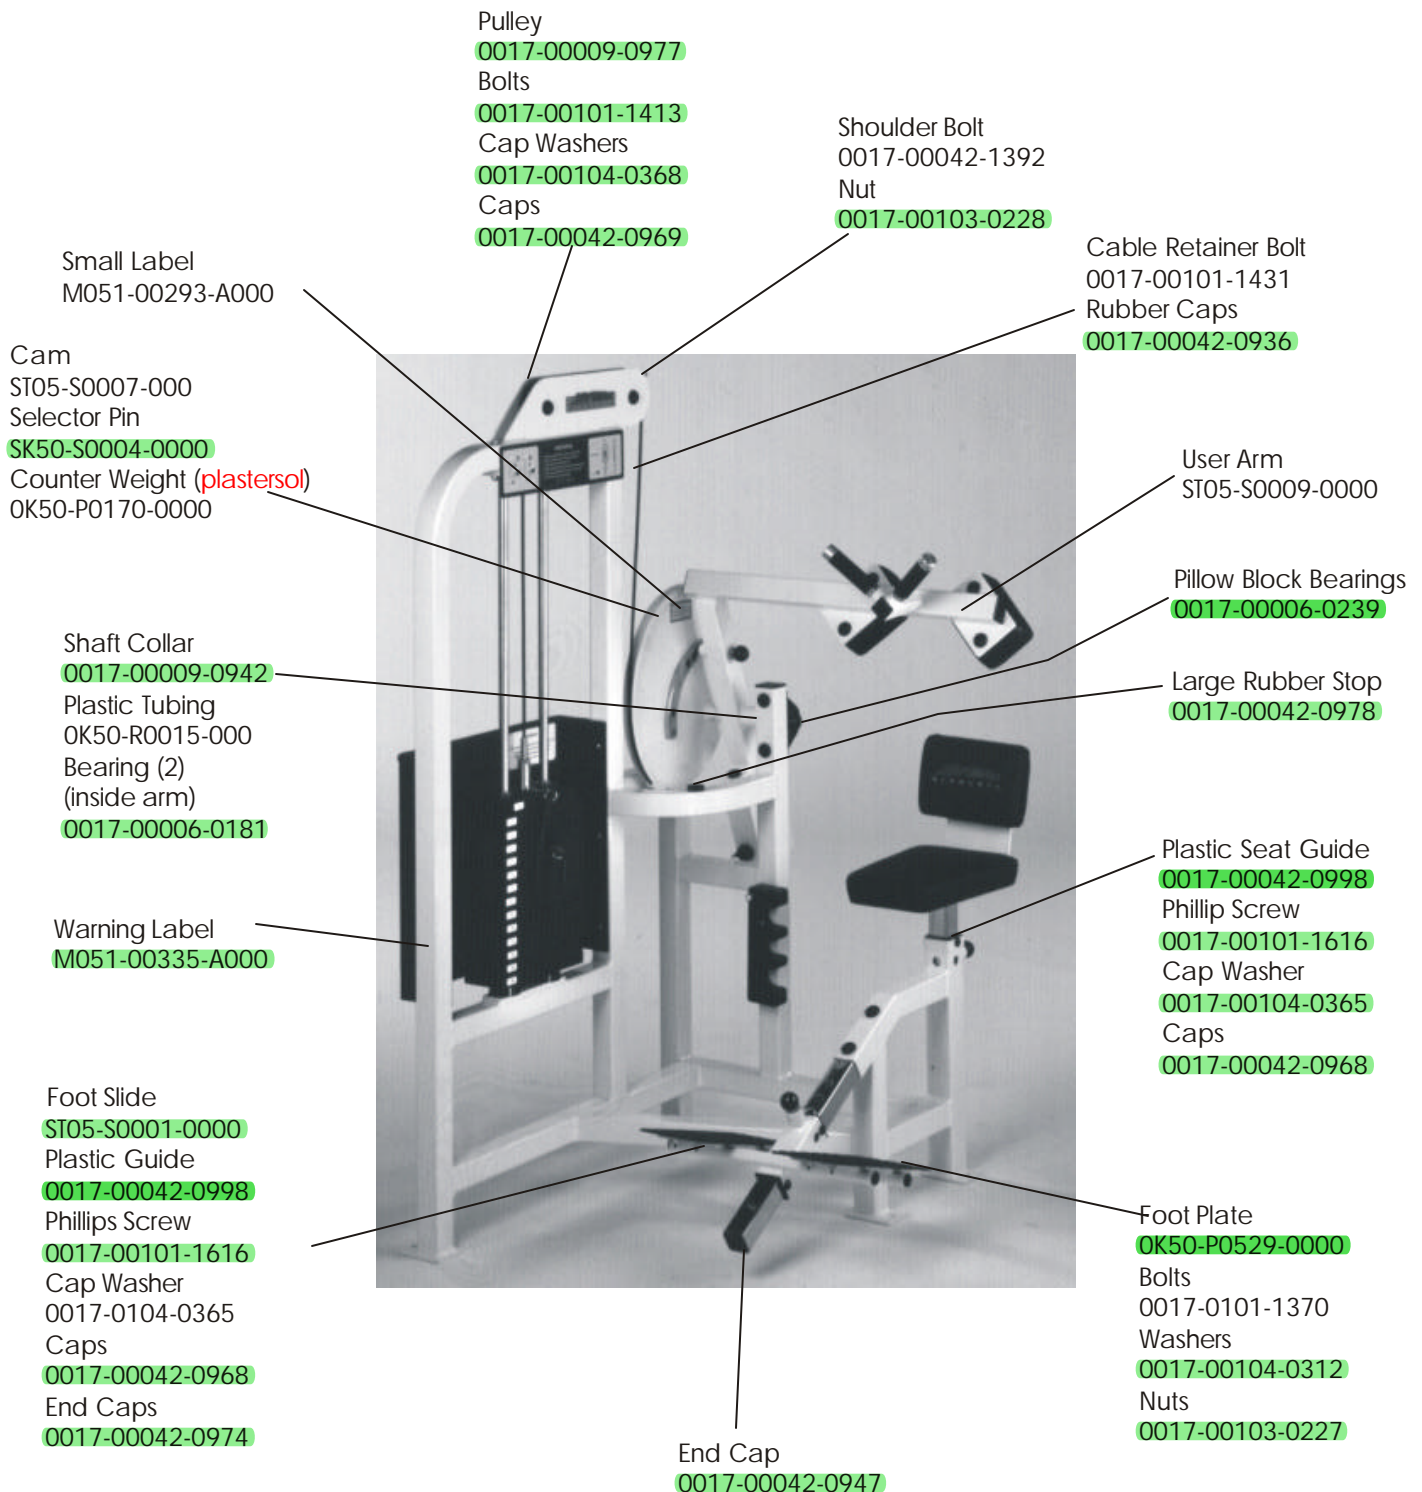

STRENGTH 9000 SERIES TRAINING EQUIPMENT

ST05 Abdominal

STRENGTH 9000 SERIES TRAINING EQUIPMENT

ST05 Abdominal

STRENGTH 9000 SERIES TRAINING EQUIPMENT

ST05 Seat Post Assembly - S/N 64963-Above

The 13 notch front/back striker plate is grey. The 14 notch front/back striker plate is black and was implemented first quarter 2001. Notched striker plate to be installed on seat post such that it is on the same side as the lever handle.

NOTE: The Seat Guide is welded to the frame. Shown separately for illustration purposes only.

BILL OF MATERIALS			
Item No.	Qty.	Part Number	Description
1	1	ST05-S0011-0000	Seat post assembly
2	1	0K50-P0547-0000	Front striker plate (14 notch)
3	1	0K50-P0548-0000	Back striker plate
4	4	0017-00101-1655	5/16" x 24 flat bolt
6	1	0017-00009-1079	Spring
7	1	0K50-P0550-0000	Lever release
8	1	0017-00042-1089	Rubber grip
9	4	0K50-P0551-0000	Grooved pin
10	8	0017-00100-0190	Retaining clips
11	1	0017-00042-0944	1-1/2" x 1-1/2" End cap
12	1	M051-00363-A000	Number strip
13	2	0017-00104-0373	Nylon washer